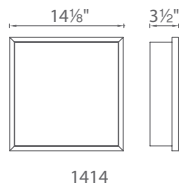

LEDGE – model: FM-1410/FM-1414

LED Flush Mount

Fixture Type:

Catalog Number:

Project: _____

Location: _____

PRODUCT DESCRIPTION

A luminous architectural profile and superior construction make this ceiling flush mount or wall sconce appropriate for transitional and contemporary interiors or exteriors. Mitered silk-screened glass encases a maximum number of LEDs engineered for optimal illumination. Allows for cohesive specifications across residential and commercial interior and exterior applications.

FEATURES

- Wet location listed, IP65 rated
- CEC Title 24 compliant
- Also rated for use in closets
- Dimming with electronic low voltage (ELV) dimmer
- No transformer or driver required
- 277V option available special order
- 50,000 hour rated life
- Color Temp: 3000K
- CRI: 90

ORDER NUMBER

Model	Wattage	Voltage	LED Lumens	Delivered Lumens	Finish
FM-1410	17W	120V	1240	800	AL <i>Brushed Aluminum</i>
FM-1414	38W	120V	2772	1475	BK <i>Black</i>

Example: **FM-1414-AL**

For 277V special order, add an "F" before the finish: **FM-1414F-AL**

SPECIFICATIONS

Construction: Aluminum with mitered silk-screened glass

Light Source: High output LED

Dimming: Dims to 10% with an electronic low voltage (ELV) dimmer

Mounting: Mounts directly to junction box

Finish: Brushed Aluminum (AL) and Black (BK)

Standards: ETL & cETL listed.

modernforms.com
Phone (800) 526.2588
Fax (800) 526.2585

Headquarters/Eastern Distribution Center
44 Harbor Park Drive
Port Washington, NY 11050

Central Distribution Center
1600 Distribution Ct
Lithia Springs, GA 30122

Western Distribution Center
1750 Archibald Avenue
Ontario, CA 91760