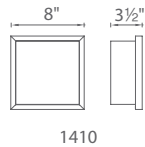

LEDGE – model: FM-1410/FM-1414

LED Flush Mount

Fixture Type:

Catalog Number:

Project: _____

Location: _____

PRODUCT DESCRIPTION

A luminous architectural profile and superior construction make this ceiling flush mount or wall sconce appropriate for transitional and contemporary interiors or exteriors. Mitered silk-screened glass encases a maximum number of LEDs engineered for optimal illumination. Allows for cohesive specifications across residential and commercial interior and exterior applications.

FEATURES

- Wet location listed, IP65 rated
- CEC Title 24 compliant
- Also rated for use in closets
- Dimming with electronic low voltage (ELV) dimmer
- No transformer or driver required
- 277V option available special order
- 50,000 hour rated life
- Color Temp: 3000K
- CRI: 90

ORDER NUMBER

Model	Wattage	Voltage	LED Lumens	Delivered Lumens	Finish
FM-1410	17W	120V	1240	800	AL <i>Brushed Aluminum</i>
FM-1414	38W	120V	2772	1475	BK <i>Black</i>

Example: **FM-1414-AL**

For 277V special order, add an "F" before the finish: **FM-1414F-AL**

SPECIFICATIONS

Construction: Aluminum with mitered silk-screened glass

Light Source: High output LED

Dimming: Dims to 10% with an electronic low voltage (ELV) dimmer

Mounting: Mounts directly to junction box

Finish: Brushed Aluminum (AL) and Black (BK)

Standards: ETL & cETL listed.

modernforms.com
Phone (800) 526.2588
Fax (800) 526.2585

Headquarters/Eastern Distribution Center
44 Harbor Park Drive
Port Washington, NY 11050

Central Distribution Center
1600 Distribution Ct
Lithia Springs, GA 30122

Western Distribution Center
1750 Archibald Avenue
Ontario, CA 91760